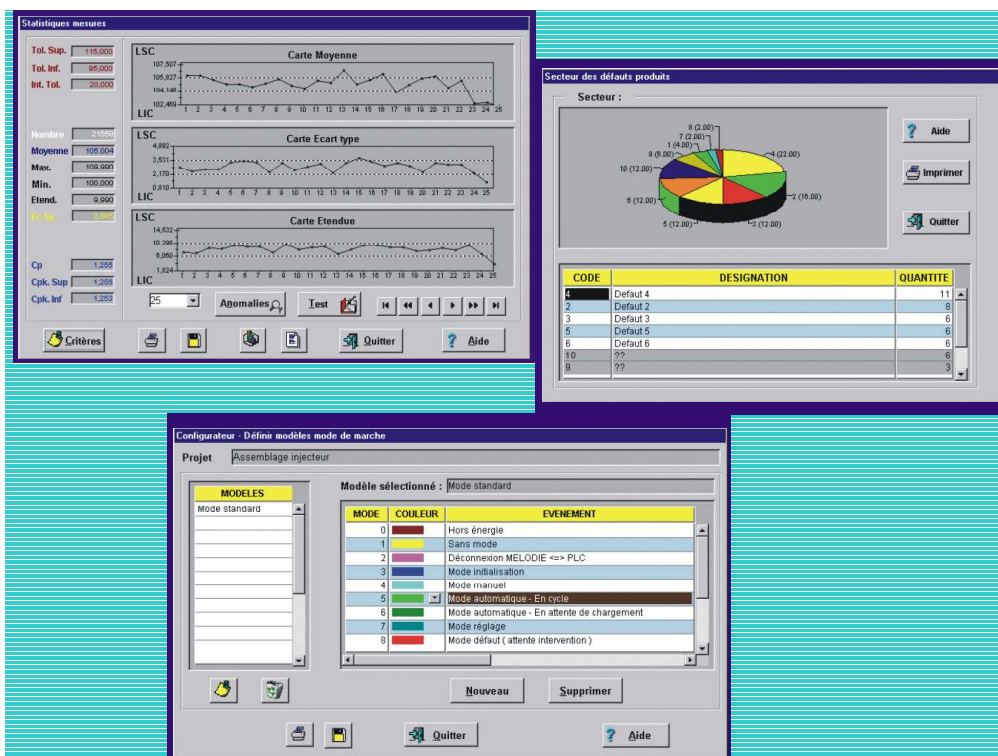

## Line supervisor and production monitor

Production monitoring and reporting system for assembly lines

Program features

- Selection of a preset process
- Simple solution
- Tailored concept
- Production control and analysis
- Creation of manufacturing processes
- Production monitoring
- Equipment maintenance
- Control of manufacturing and monitoring equipment
- Tracking of products and component batches
- Easy creation and modification of the application